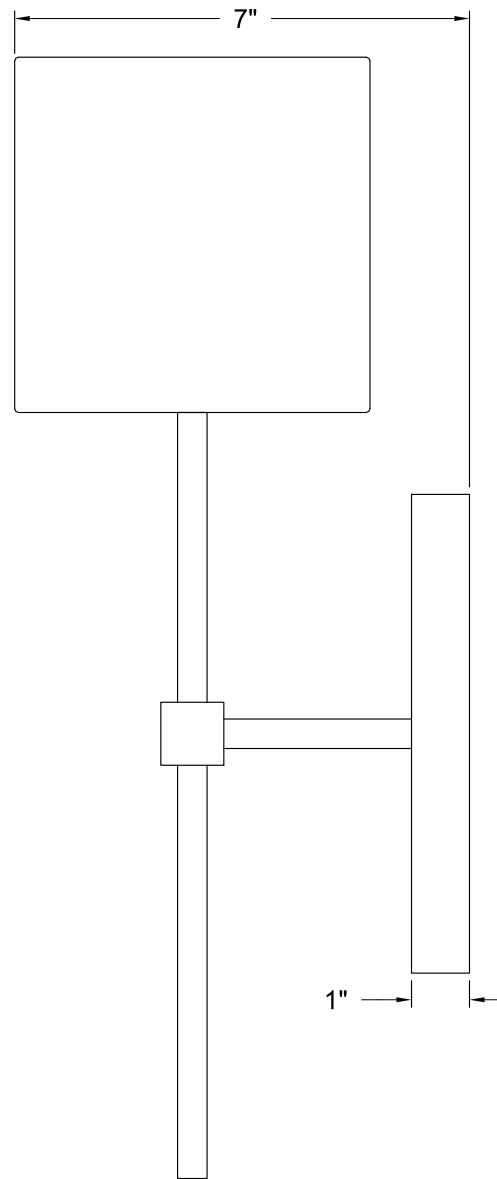

Off-white linen drum shade

1 @ 5.5 watts max B10 LED candelabra E12 base -- LB037 bulb included (or 40 watts incandescent equivalent) (Voltage: 120V/60Hz)

Plated polished nickel

Plated polished nickel forged aluminium

FRONT VIEW

SIDE VIEW

<p>Item number: WS158</p>	<p>Product name: Whitney</p>	<p>Overall dimensions: 5 1/2"W x 17 1/2"H x 7"D</p>		<p>RENWIL[®] EST. 1967</p>
-------------------------------	----------------------------------	---	---	--