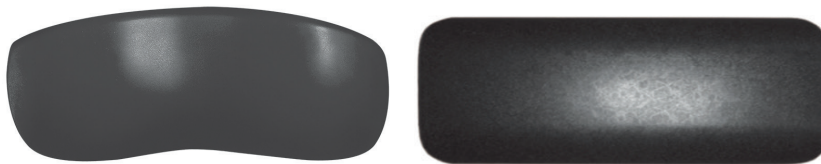

Nombre total de boîtes : 1

- Forme confortable
- Fait de mousse uréthane durable
- Couleur sombre et moderne
- Auto-collant au bain
- Hydrofuge
- Auto-collant au bain
- Hauteur ajustable
- Compatible à toute forme de bain
- Aucune quincaillerie nécessaire
- Facile à laver

To constantly surprise you and meet your needs we offer a range of accessories to enhance your moments of relaxation. Here you will find many functional complementary products which are manufactured according to Zitta's quality standards.

BATH PILLOW

Rectangle or oval,
urethane foam

Rectangle : AS00017
Box #1 :
6 1/4" x 14 1/8" x 2 3/8" , 2.3 lbs
159mm x 359mm x 60mm , 1kg

Oval : AS00027
Box #1 :
4 7/8" x 12 3/8" x 1 3/4" , 1.6 lbs
124mm x 314mm x 60mm , 0.7kg

Total number of box : 1

- Comfortable shape
- Made of durable urethane foam
- Dim and modern color
- Self-sealing to bath
- Water repellent
- Variable height
- Fit to any bath shape
- No hardware necessary
- Easy to clean