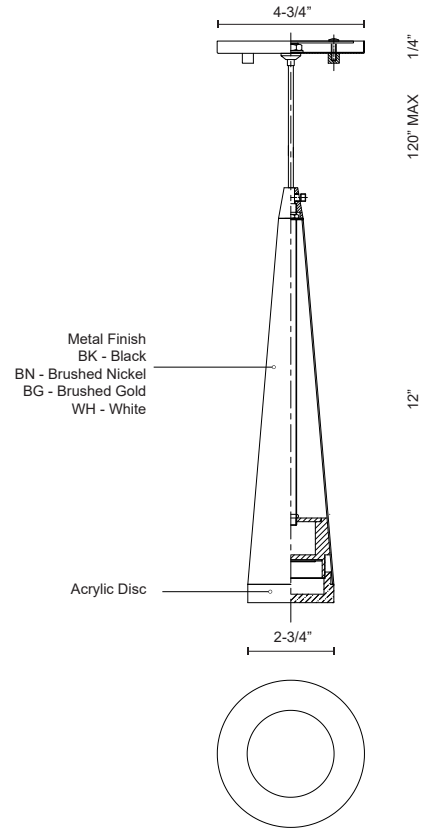

MINA 401214-LED

PENDANTS

PROJECT

401214BK-LED
Black

401214BG-LED
Brushed Gold

401214BN-LED
Brushed Nickel

401214WH-LED
White

SPECIFICATION DETAILS

* For custom options, consult factory for details.

Fixture Dimensions	D2-3/4" x H12"
Light Source	AC LED Module
Total Lumens	600lm
Wattage	9W
Delivered Lumens	339lm
Voltage	120V
Color Temperature	3000K
CRI (Ra)	90CRI
Optional Color Temps	2700K - 5000K Available, Minimum Order Quantities Apply
LED Rated Life	50,000 hours
Diffuser Details	Acrylic diffuser
Dimming	100% - 10%, ELV Dimmer (Not Included)
Adjustable	Yes
Wire Length	120" Max
Wire Type	Clear SSL Wire
Location	Dry
Warranty	5 Years
Canopy Dimensions	D4-3/4" x H1/4"

DESCRIPTION

Single LED pendant, sleek conical shape with clear acrylic diffuser. Round canopy matches the selected finish. Equipped with our powerful 120V AC LED technology, available in three different sizes 12", 24" and 36"