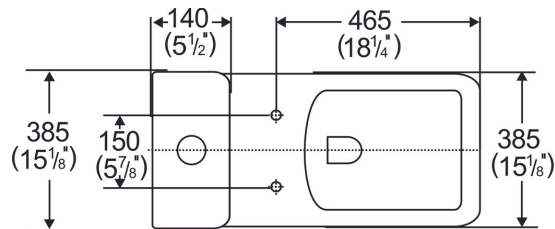

- Testée en usine à 100%
- 100% tested in factory

Pièces incluses:
Pieces included: