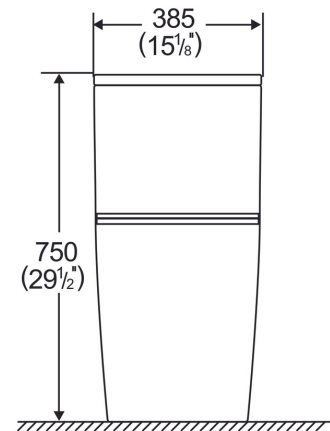

- Testée en usine à 100%
- 100% tested in factory

Pièces incluses:
Pieces included: