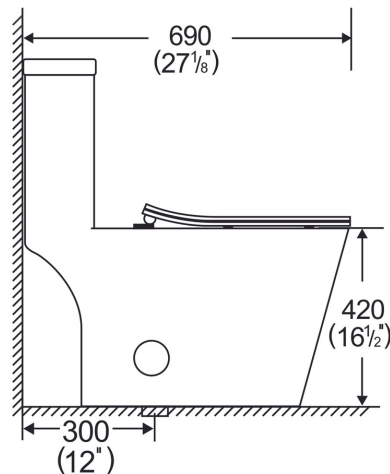

- Testée en usine à 100%
- 100% tested in factory

Pièces incluses:
Pieces included: