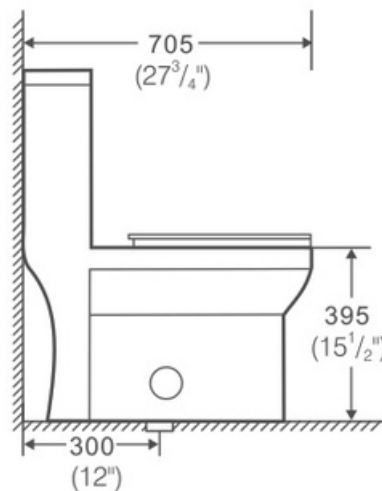

Pièces incluses:
Pieces included: