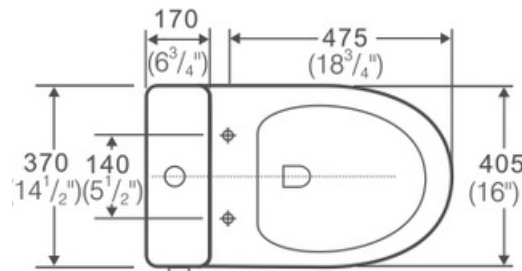

Pièces incluses:
Pieces included: