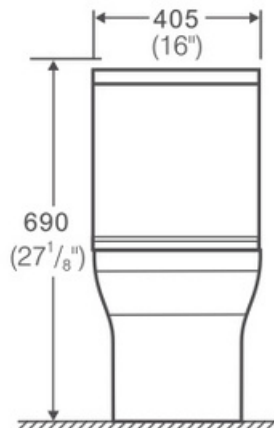

Pièces incluses:
Pieces included: