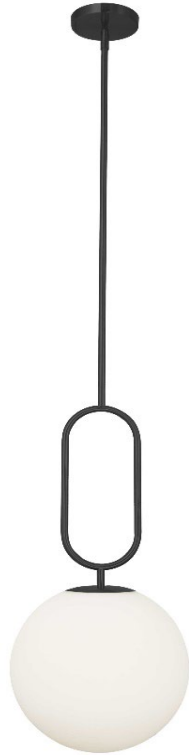

SIM-121P-MB - 1LT Incandescent Pendant, MB w/Opal Glass

1 Light Incandescent Pendant Matte Black with Opal Glass

Height	27.25	No. of Bulbs	1
Width/Length	12	LED Compatible	LED Compatible
Depth	12	Total Wattage	60
Weight	5		
Body Material	Metal	Second Material	Glass
Finish/Color	Matte Black	Second Finish/Color	White
Type of Finish	Matte Black	Second Type of Finish	Opal
Bulb 1 Amount	1	Rated For Voltage	Damp Location 120V
Bulb 1 Base Type	E26	Approval	cUL or equivalent
Bulb 1 Max Watt.	60	Warranty	1 Year Limited
Bulb 1 Included	No	Instal Position	Ceiling
Bulb 1 Lumens			
Bulb 1 CRI			

Date:	Notes:
Fixture Type:	
Job Name:	

Lighting • LED • Shades • Custom Designs

TORONTO | BUFFALO | LIGHTFAIR | DALLAS MARKET CENTRE # 4303

www.dainolite.com |
 [1-888-564-1262](tel:1-888-564-1262) |
 dainolite@dainolite.com
[/dainolite](https://www.facebook.com/dainolite) |
 [/dainoliteld](https://twitter.com/dainoliteld) |
 [/dainolite](https://www.instagram.com/dainolite)