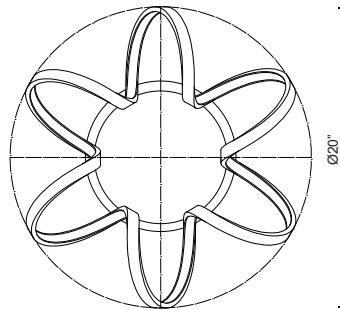

SYNERGY
FM93820
 FLUSH MOUNT

PROJECT

DESCRIPTION

A looping radiant line casts light across space in a continuous helical path. The Synergy series is characterized by the rolled rectangular extrusion, which emits soft light through the silicon opal lens. Configured in both linear and ring arrangements, the arcing aluminum allows the curated finishes to be visible at every angle.

FM93820-AN
 Antique Brass

FM93820-AS
 Antique Silver

FM93820-BK
 Black

SPECIFICATION DETAILS

* For custom options, consult factory for details.

Fixture Dimensions	D20" x H6-5/8"
Light Source	LED with DC Driver
Wattage	38W
Total Lumens	2720lm
Delivered Lumens	AN-1625lm; AS-1829lm; BK-1236lm;
Voltage	120V
Color Temperature	3000K
CRI (Ra)	90CRI
Optional Color Temps	2700K - 5000K Available, Minimum Order Quantities Apply
LED Rated Life	50,000 hours
Dimming	100% - 10%, TRIAC or ELV Dimmer (Not Included)
Diffuser Details	Frosted acrylic diffuser
Location	Dry
Warranty	5 Years
Mounting Style	All Orientation; Ceiling and Wall;
CEC Title 24 JA8	Yes, JA8-19
Energy Star Certified	Energy Star Compliant
Canopy Dimensions	D9-7/8" x H1-5/8"