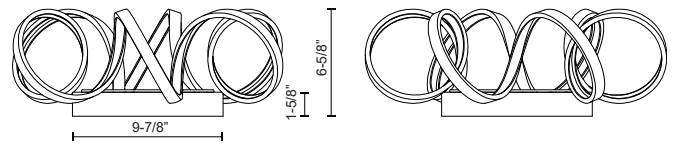

SYNERGY
FM93820
 FLUSH MOUNT

PROJECT

DESCRIPTION

A looping radiant line casts light across space in a continuous helical path. The Synergy series is characterized by the rolled rectangular extrusion, which emits soft light through the silicon opal lens. Configured in both linear and ring arrangements, the arcing aluminum allows the curated finishes to be visible at every angle.

FM93820-AN
 Antique Brass

FM93820-AS
 Antique Silver

FM93820-BK
 Black

SPECIFICATION DETAILS

* For custom options, consult factory for details.

Fixture Dimensions	D20" x H6-5/8"
Light Source	LED with DC Driver
Wattage	38W
Total Lumens	2720lm
Delivered Lumens	AN-1625lm; AS-1829lm; BK-1236lm;
Voltage	120V
Color Temperature	3000K
CRI (Ra)	90CRI
Optional Color Temps	2700K - 5000K Available, Minimum Order Quantities Apply
LED Rated Life	50,000 hours
Dimming	100% - 10%, TRIAC or ELV Dimmer (Not Included)
Diffuser Details	Frosted acrylic diffuser
Location	Dry
Warranty	5 Years
Mounting Style	All Orientation; Ceiling and Wall;
CEC Title 24 JA8	Yes, JA8-19
Energy Star Certified	Energy Star Compliant
Canopy Dimensions	D9-7/8" x H1-5/8"