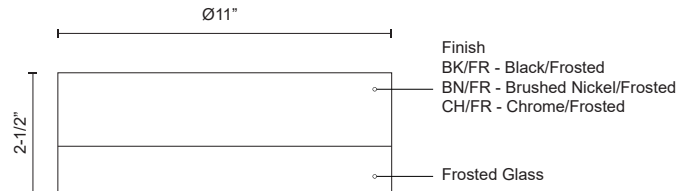

**BEDFORD
FM3511
FLUSH MOUNT**

PROJECT

DESCRIPTION

Single LED round flush mount ceiling fixture with three finishes. Round glass frosted surface and painted white interior with chrome, brushed nickel or black finish. Equipped with our powerful 120V AC LED technology.

FM3511-BN
Brushed
Nickel/Frosted

FM3511-BK
Black/Frosted

FM3511-CH/FR
Chrome/Frosted

SPECIFICATION DETAILS

* For custom options, consult factory for details.

Fixture Dimensions	D11" x H2-1/2"
Light Source	AC LED Module
Wattage	22W
Total Lumens	1600lm
Delivered Lumens	BN/FR-971lm
Voltage	120V
Color Temperature	3000K
CRI (Ra)	90CRI
Optional Color Temps	2700K - 5000K Available, Minimum Order Quantities Apply
LED Rated Life	50,000 hours
Dimming	100% - 10%, ELV Dimmer (Not Included)
Glass Details	Frosted Glass
Location	Dry
Compliance	T24-JA8
Warranty	5 Years
Mounting Style	All Orientation; Ceiling and Wall;
CEC Title 24 JA8	Yes, JA8-19