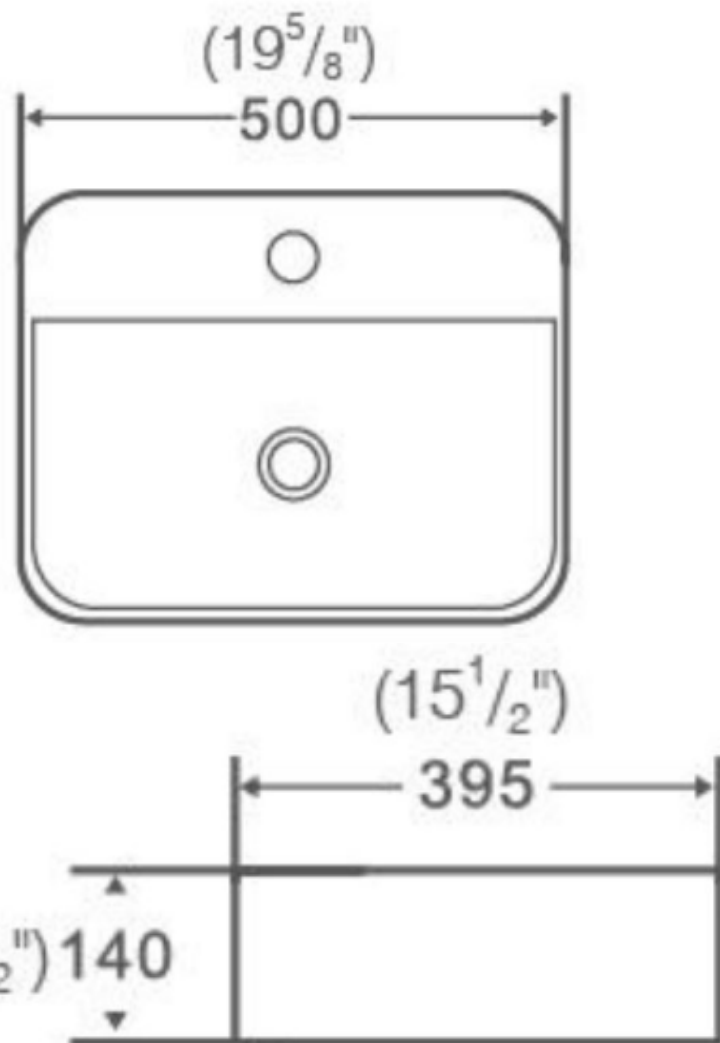

Toutes ces dimensions sont approximatives et elles sont sujet à changement sans préavis. Il est fortement suggéré d'avoir le produit physique avant de faire des modifications permanentes.
All of those dimensions are approximate and are subject to change without notice. It is strongly recommended to have the physical product before making permanent modifications.